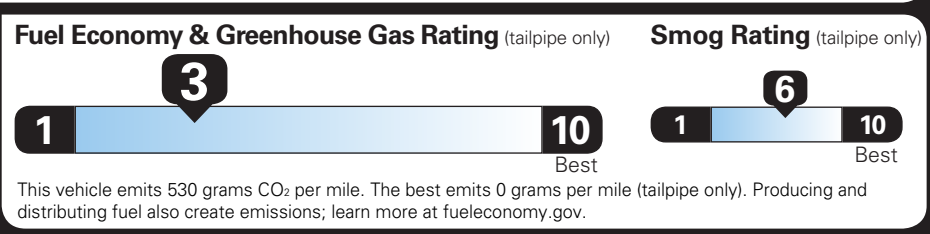

INTERIOR

- TRI-ZONE AUTOMATIC HVAC
- CLOTH FRONT BUCKET POWER

SEATS

- SECOND ROW 60/40 SPLIT FOLDING BENCH
- THIRD ROW 60/40 SPLIT BENCH, MANUAL FOLD

EXTERIOR

- LED HEADLAMPS & TAILLAMPS
- LED DAYTIME RUNNING LAMPS
- POWER ADJUSTABLE OUTSIDE MIRRORS, HEATED

SAFETY & SECURITY

- ENHANCED AUTOMATIC EMERGENCY BRAKING
- FRONT PEDESTRIAN AND BICYCLIST BRAKING
- FORWARD COLLISION ALERT
- BLIND ZONE STEERING ASSIST
- INTELLIBEAM
- HD SURROUND VISION
- ENHANCED AUTOMATIC PARKING ASSIST
- REAR CROSS TRAFFIC BRAKING

REAR PEDESTRIAN ALERT

- REAR PEDESTRIAN ALERT
- SAFETY ALERT SEAT
- ENHANCED LANE KEEP ASSIST
- THEFT DETERRENT SYSTEM

MANUFACTURER'S SUGGESTED RETAIL PRICE

STANDARD VEHICLE PRICE $60,700.00

OPTIONS & PRICING

OPTIONS INSTALLED BY THE MANUFACTURER (MAY REPLACE STANDARD EQUIPMENT SHOWN)

20" MACHINED ALUMINUM WHEELS 1,100.00
W/ CHARCOAL POCKETS

TOTAL OPTIONS	$1,100.00
TOTAL VEHICLE & OPTIONS	$61,800.00
DESTINATION CHARGE	2,795.00

TOTAL VEHICLE PRICE* $64,595.00

EPA DOT Fuel Economy and Environment

Gasoline Vehicle

TAHOE 2WD

Fuel Economy

17 MPG combined city/hwy

15 MPG city

20 MPG highway

5.9 gallons per 100 miles

You spend $6,000 more in fuel costs over 5 years compared to the average new vehicle.

Standard SUVs range from 13 to 115 MPG. The best vehicle rates 146 MPGe.

Annual fuel cost $2,900

Actual results will vary for many reasons, including driving conditions and how you drive and maintain your vehicle. The average new vehicle gets 29 MPG and costs $8,500 to fuel over 5 years. Cost estimates are based on 15,000 miles per year at $3.30 per gallon. MPGe is miles per gasoline gallon equivalent. Vehicle emissions are a significant cause of climate change and smog.

fuelconomy.gov
Calculate personalized estimates and compare vehicles

GOVERNMENT 5-STAR SAFETY RATINGS

Overall Vehicle Score ★★★★★
Based on the combined ratings of frontal, side and rollover. Should ONLY be compared to other vehicles of similar size and weight.

Frontal Crash	Driver Passenger	★★★★★
Based on the risk of injury in a frontal impact. Should ONLY be compared to other vehicles of similar size and weight.		
Side Crash	Front seat Rear seat	★★★★★
Based on the risk of injury in a side impact.		
Rollover		★★★
Based on the risk of rollover in a single-vehicle crash.		

Star ratings range from 1 to 5 stars (★★★★★) with 5 being the highest.
Source: National Highway Traffic Safety Administration (NHTSA)
www.safercar.gov or 1-888-327-4236

PARTS CONTENT INFORMATION

FOR VEHICLES IN THIS CARLINE:
U.S./CANADIAN PARTS CONTENT: 38%
MAJOR SOURCES OF FOREIGN PARTS CONTENT: MEXICO 36%

NOTE: PARTS CONTENT DOES NOT INCLUDE FINAL ASSEMBLY, DISTRIBUTION, OR OTHER NON-PARTS COSTS.

FOR THIS VEHICLE:
FINAL ASSEMBLY POINT: ARLINGTON, TX U.S.A.
COUNTRY OF ORIGIN: ENGINE: UNITED STATES TRANSMISSION: UNITED STATES

This label has been applied pursuant to Federal law - Do not remove prior to delivery to the ultimate purchaser. *Includes Manufacturer's Recommended Pre-Delivery Service. Does not include dealer installed options and accessories not listed above, local taxes or license fees.

© 2009 General Motors LLC
GMLBL_PROD_0044 - 11/01/2025

ORDER NO FWSF3W SALES CODE E
SALES MODEL CODE CC10706
DEALER NO 26206
FINAL ASSEMBLY: ARLINGTON, TX U.S.A.

VIN 1GNS5MKD5TR310606 REISSUE
DEALER TO WHOM DELIVERED
GRIECO CHEVROLET OF DELRAY BEACH
2605 S FEDERAL HWY
DELRAY BEACH, FL 33483-3244

OnStar Better drives start with OnStar®
Activate today

Learn more at onstar.com, or scan the QR code
onstar.com/privacy