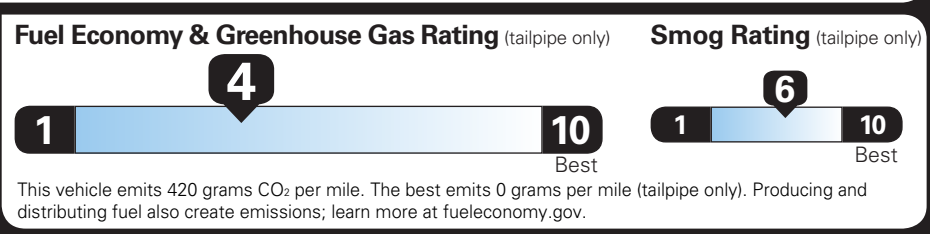

EPA DOT Fuel Economy and Environment

Gasoline Vehicle

Fuel Economy COLORADO 2WD

21 MPG combined city/hwy
19 MPG city
24 MPG highway

4.8 gallons per 100 miles

You spend \$3,250 more in fuel costs over 5 years compared to the average new vehicle.

Standard pickup trucks range from 12 to 87 MPG. The best vehicle rates 146 MPGe.

Annual fuel cost \$2,350

Actual results will vary for many reasons, including driving conditions and how you drive and maintain your vehicle. The average new vehicle gets 29 MPG and costs \$8,500 to fuel over 5 years. Cost estimates are based on 15,000 miles per year at \$3.30 per gallon. MPGe is miles per gasoline gallon equivalent. Vehicle emissions are a significant cause of climate change and smog.